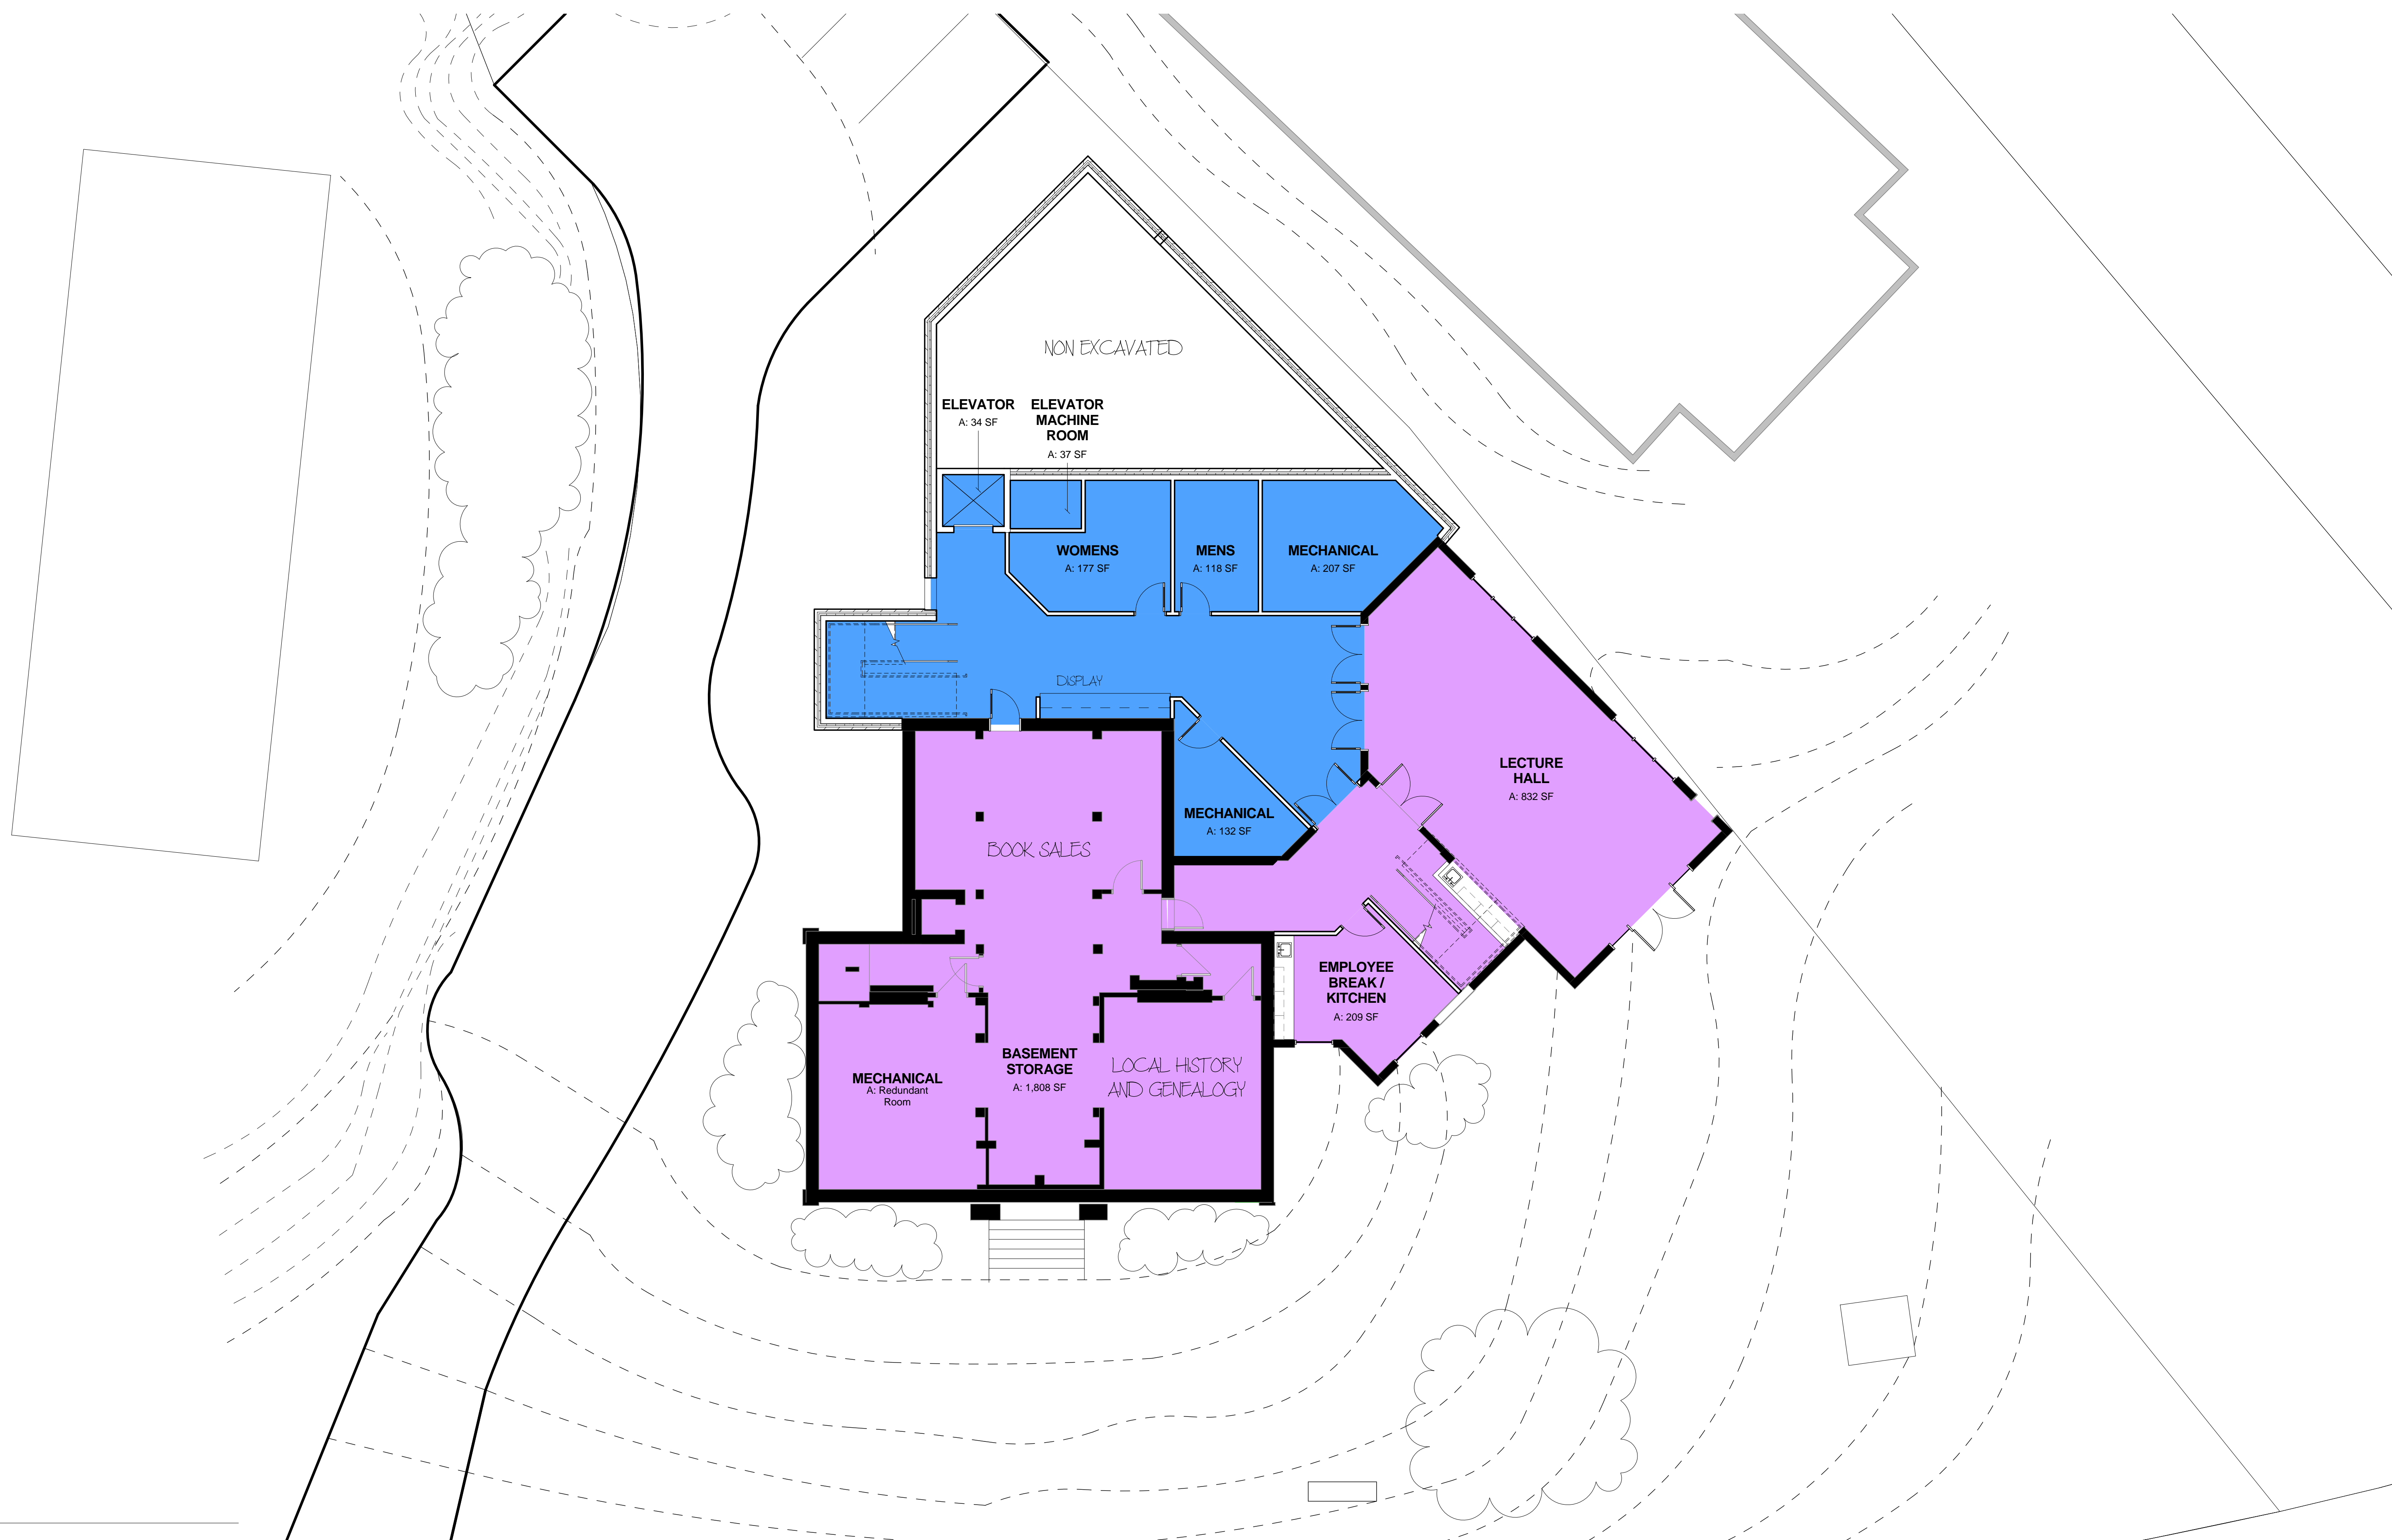

1 LEVEL 1 - FLOOR PLAN
Scale: 1/8" = 1'-0"

1 LEVEL 2 - FLOOR PLAN
Scale: 1/8" = 1'-0"

MEREDITH PUBLIC LIBRARY
91 MAIN ST. MEREDITH, NH

October 26, 2017

1 LOWER LEVEL PLAN
Scale: 1/8" = 1'-0"

MEREDITH PUBLIC LIBRARY

91 MAIN ST. MEREDITH, NH

October 26, 2017