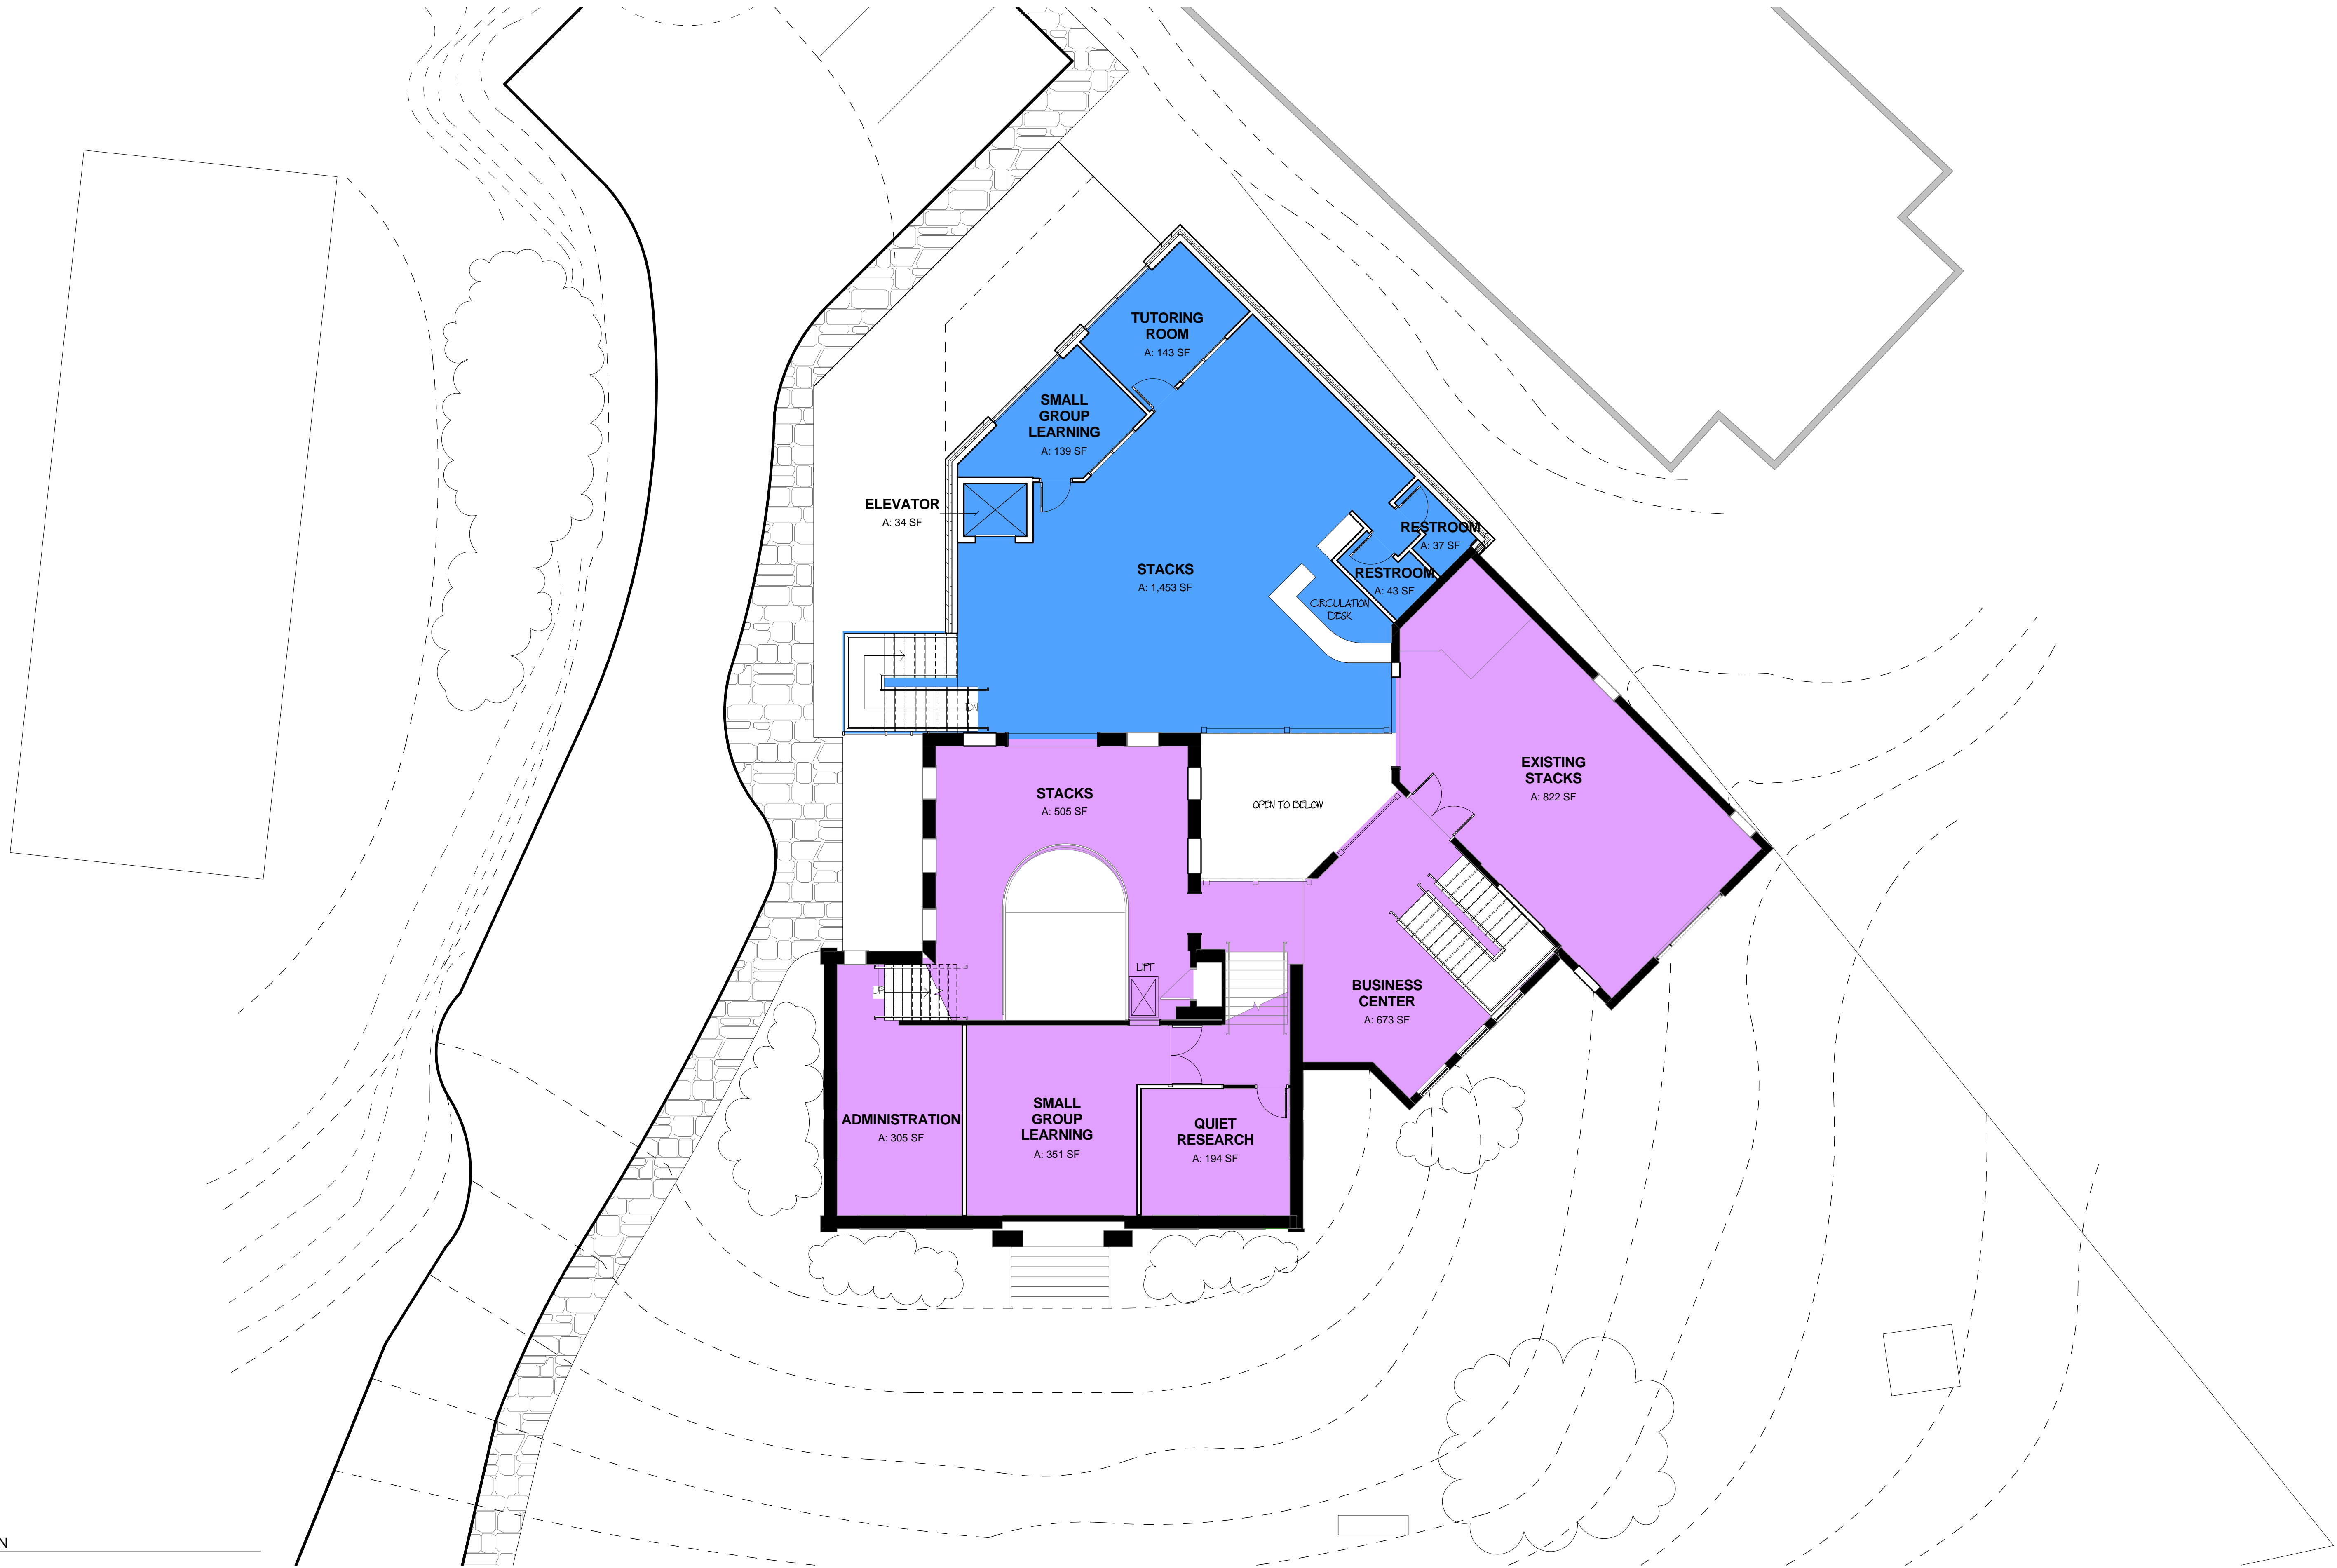

1 LEVEL 1 - FLOOR PLAN
Scale: 1/8" = 1'-0"

1 LEVEL 2 - FLOOR PLAN
Scale: 1/8" = 1'-0"

MEREDITH PUBLIC LIBRARY
91 MAIN ST. MEREDITH, NH

October 26, 2017

1 LOWER LEVEL PLAN
Scale: 1/8" = 1'-0"

MEREDITH PUBLIC LIBRARY

91 MAIN ST. MEREDITH, NH

October 26, 2017